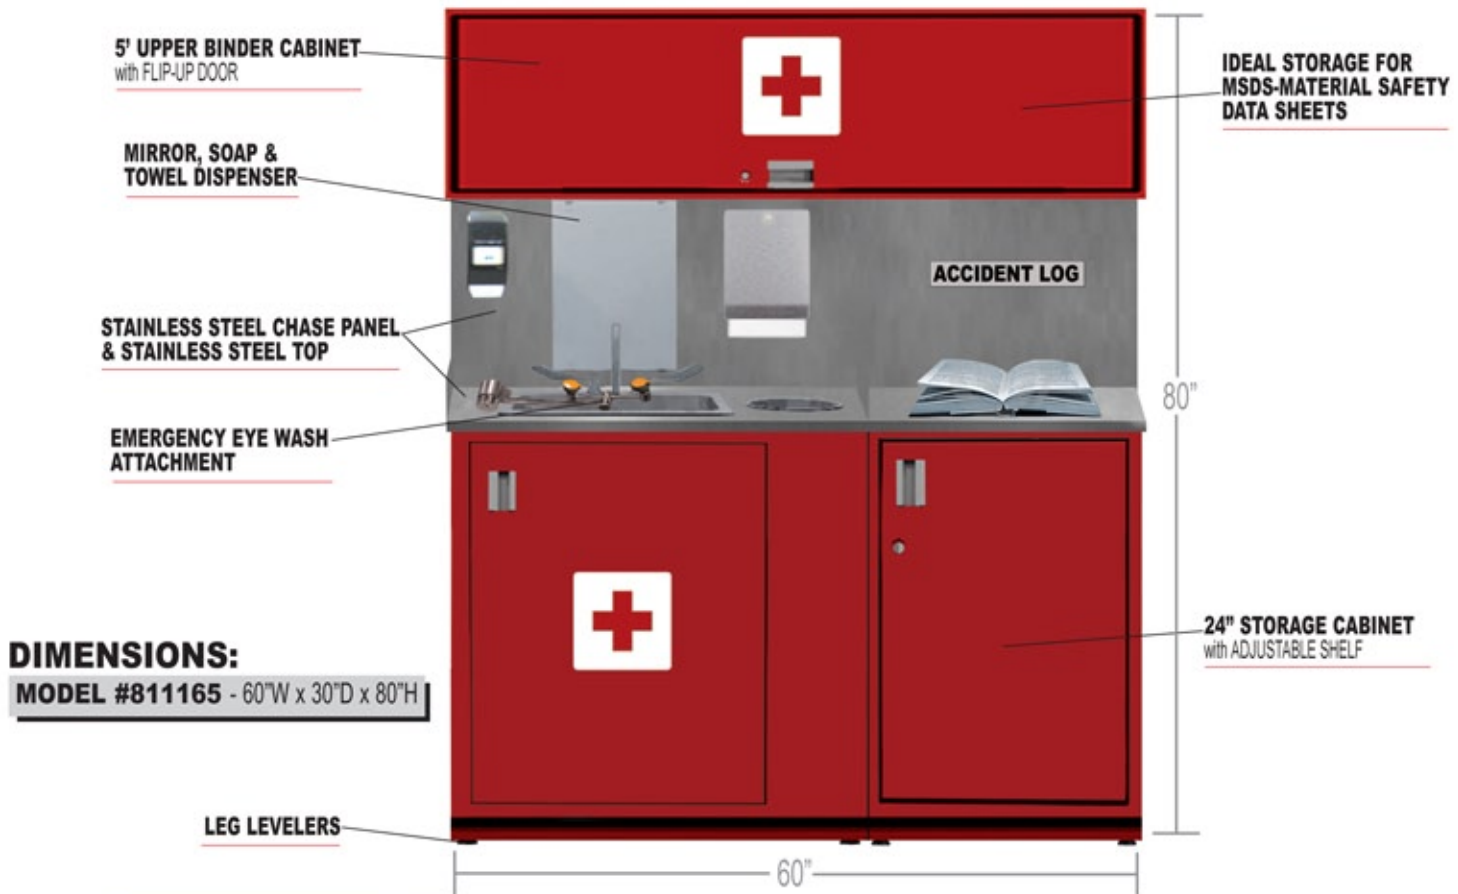

The **Shure Safety Station** is essential for any shop environment. Store your first aid kits, bandages and supplies safely and efficiently. An Emergency Eye Wash attachment is standard in case of an eye emergency or injury.

## Deluxe Safety Station - 60"

Model #811165

### FEATURES

- Heavy-duty reinforced steel construction
- Deluxe Safety Station includes a 36"W sink, 24"W storage cabinet and a 5' upper binder cabinet with gas spring shocks and task light
- Stainless steel top
- Stainless steel chase panel
- Leg levelers
- Standard accessories include mirror, soap dispenser, towel dispenser and waste receptacle
- Emergency Eye Wash attachment is standard
- Choose Carmine Red or Safety Yellow (Other colors available upon request)

### DIMENSIONS:

**MODEL #811164 - 36"W x 30"D x 66 1/2"H**